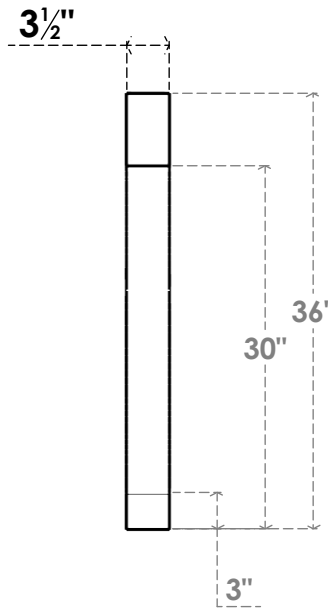

ITEM NUMBER: BRCPC035X28000X36000IMP

3 1/2"W X 28"D X 36"H IMPERIAL ARCHITECTURAL GRADE PVC CLOSED KNEE BRACE

SIDE PROFILE

FRONT PROFILE

ISOMETRIC

EKENA MILLWORK
2300 WEST MAIN ST.
CLARKSVILLE, TX 75426
TOLL FREE: 866-607-0453
WWW.EKENAMILLWORK.COM

NOTES

1. INSTALLATION TO BE COMPLETED IN ACCORDANCE WITH MANUFACTURER'S SPECIFICATIONS.
2. DRAWING MAY NOT BE TO SCALE
3. THIS DRAWING IS INTENDED FOR DESIGN AND PLANNING PURPOSES ONLY.
4. ALL INFORMATION CONTAINED HEREIN WAS CURRENT AT THE TIME OF DEVELOPMENT BUT MUST BE REVIEWED AND APPROVED BY THE PRODUCT MANUFACTURER TO BE CONSIDERED ACCURATE.
5. ARCHITECTURAL GRADE PVC PRODUCTS ARE MADE FROM EXPANDED CELLULAR PVC AND COME NATURALLY WHITE BUT MAY BE PAINTED