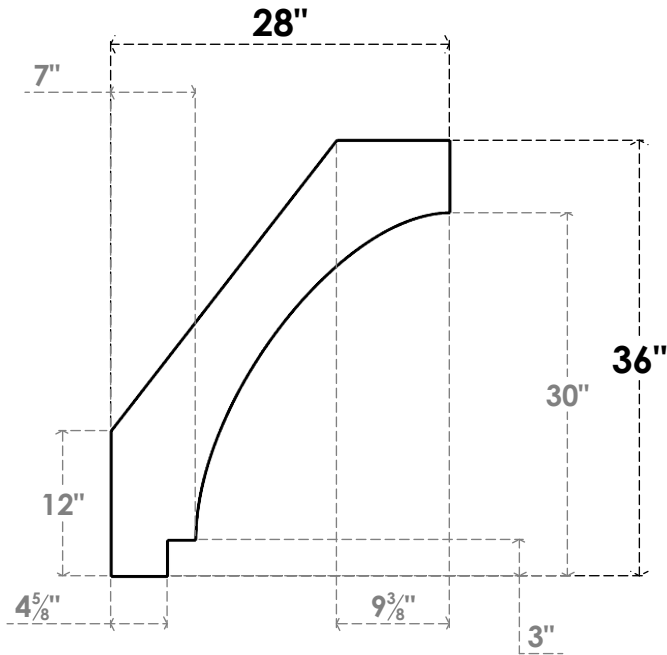

ITEM NUMBER: BRCPC035X28000X36000IMP

3 1/2"W X 28"D X 36"H IMPERIAL ARCHITECTURAL GRADE PVC CLOSED KNEE BRACE

SIDE PROFILE

FRONT PROFILE

ISOMETRIC

EKENA MILLWORK
2300 WEST MAIN ST.
CLARKSVILLE, TX 75426
TOLL FREE: 866-607-0453
WWW.EKENAMILLWORK.COM